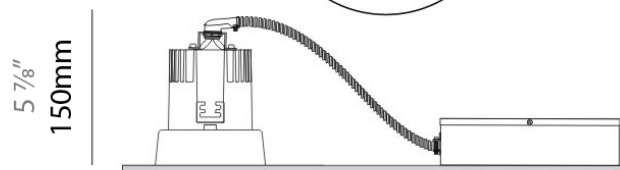

DIXIT RA8 RECESSED

L5600521

PROJECT _____

TYPE _____

NOTES _____

QUANTITY _____

DATE _____

GENERAL

Series: Dixit
Subseries: Dixit RA8
Brand: Ivela
Division: Architectural
Mounting Type: Recessed
Mounting Location: Ceiling
Subcategory: Downlight

PHYSICAL

Shape: Round
Diameter (mm): 96
Diameter (in): 3 3/4
Height (mm): 110
Height (in): 4 5/16
Min. Recessing Depth (mm): 150
Min. Recessing Depth (in): 5 7/8
Light Distribution: Downlight
Weight (kg): 0.5
Weight (lbs): 1.10
Installation Requirement: Housing Required
Fixture Material: Aluminum

ELECTRICAL

Input Wattage Range: 10 - 19 W
Lamp Type: LED
Total Output Wattage (W): 9.5
Dimming: Tri-Mode (Non-Dimming and Phase Dimming (120Vac only) and 0-10V Dimming)
Driver Included: No
Driver Location: Recessed Housing
Driver Type: Constant Current - Universal
Driver Class: Class 2
Input Voltage (V): 120 - 277
Constant Current (MA): 350

LED

Color Temperature (°K): 3000
Max. Delivered Lumen (lm): 983
Nominal Lumen (lm): 1000
CRI: >80 CRI
Lamp Life (hrs): 50000

OPTICAL

Reflector°: 24

RATINGS AND CERTIFICATIONS

Certified By: Certified for North American Standards
IP rating: IP44